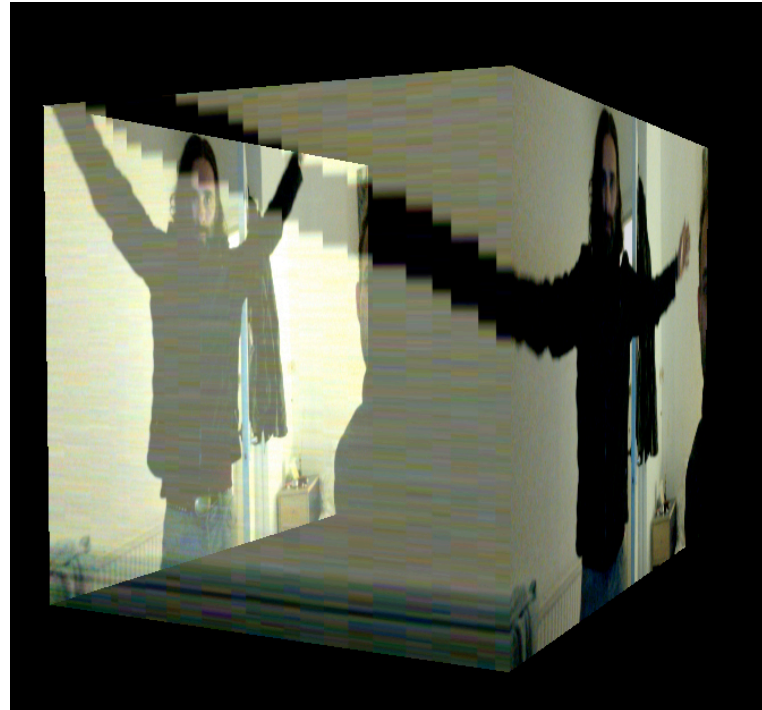

Intra-Time AV Installation.

Description:

Intra-time expands on the time axis to reveal intra-time audiovisual patterns. The projection screen is a 3axial display obtained using single or multi projection on each projection surfaces. "Intra-Time" is a cube of space-time, in which the observer can experience the arrow of time in a different perspective. Time gains a bodily existence, and the audience feels the flow through a material made of time.